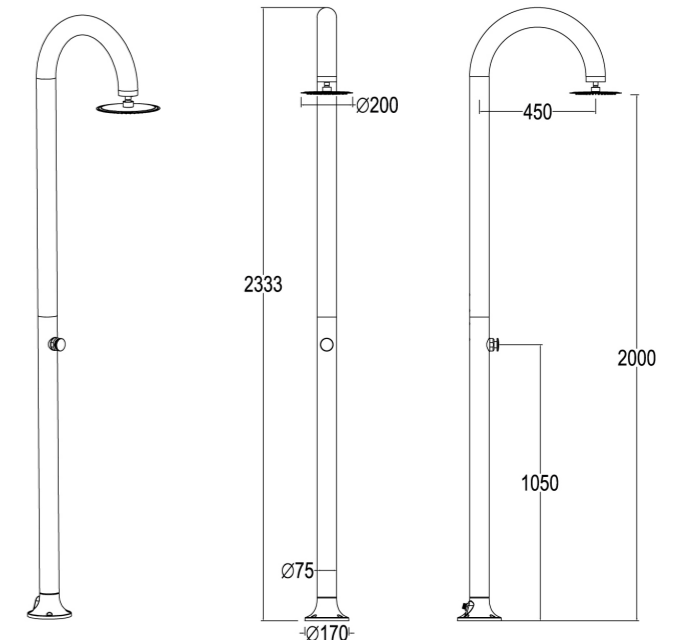

LUNA-TIMER-BIANCA

8025431152915

**MATERIALE ALLUMINIO
ESTRUSO AA 6063
MATERIAL EXTRUSION
ALUMINUM AA 6063**

**UGELLI ANTICALCARE
ANTISCALE NOZZLES**

**PESO 8 KG
WEIGHT 8 KG**

**INCLUDE UNA SACCA
DI PROTEZIONE
INCLUDES A
PROTECTION BAG**

**SINED IN ESCLUSIVA MONDIALE!
DOPPIO INGRESSO ACQUA
LATERALE O INFERIORE**

**SINED WORLD WIDE EXCLUSIVE!
DOUBLE WATER INLET
SIDE OR BOTTOM**

**ACQUA FREDDA
COLD WATER**

**GETTO D'ACQUA
VERTICAL
WATER JET
VERTICAL**

**FUNZIONE TIMER
TIMER FUNCTION**

**ACCESSORI ACCIAIO INOX 304
ACCESSORIES STAINLESS STEEL 304**

**FILTRO ANTICALCARE INCLUSO
FILTER LIMESCALE INCLUDED**

**VERNICIATURA A POLVERE
ELETTROSTATICA DI QUALITÀ
AUTOMOBILISTICA. AUTOMOTIVE QUALITY
ELECTROSTATIC POWDER COATING**

**PRODOTTO IN DUE
PARTI. SCATOLA FACILE DA
MANEGGIARE
PRODUCT IN TWO
PARTS EASY-TO-HANDLE
BOX**

(mm)