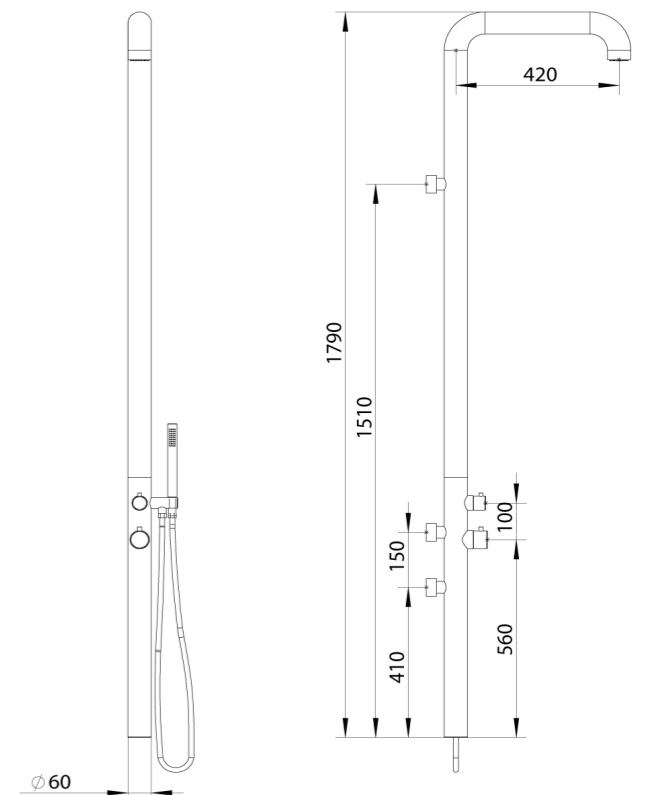

DOCCIA-CHIA-PARETE-NERA

8025431153035

MATERIALE ACCIAIO INOX 316L
MATERIAL 316L STAINLESS

UGELLI ANTICALCARE
ANTISCALE NOZZLES

PESO 10 KG
WEIGHT 10 KG

INCLUDE UNA SACCA
DI PROTEZIONE
INCLUDES A
PROTECTION BAG

ACQUA
CALDA E FREDDA
WATER
HOT AND COLD

ACCESSORI ACCIAIO INOX 304
ACCESSORIES STAINLESS STEEL 304

PRODOTTO IN DUE
PARTI. SCATOLA FACILE DA
MANEGGIARE
PRODUCT IN TWO
PARTS EASY-TO-HANDLE
BOX

GETTO D'ACQUA
VERTICALE
WATER JET
VERTICAL

IT

Doccia Chia Nera Di Sined: Eccellenza Italiana In Acciaio Aisi 316l, Anti-corrosione e Usura. Design Minimalista e Montaggio a Parete Ideale Per Spazi Ristretti. Perfetta Per Interni Ed Esterni: Casa, Mare, Terme, Giardino, Piscina, Hotel, Campeggio.

EN

Chia Nera Shower by Sined: Italian Excellence in Aisi 316l Steel, Anti-corrosion and Wear. Minimalist Design and Wall Mounting Ideal For Narrow Spaces. Perfect For Indoor And Outdoor: Home, Sea, Spa, Garden, Pool, Hotel, Camping.

FR

Douche Chia Nera par Sined : Excellence italienne en acier Aisi 316l, anti-corrosion et anti-usure. Design minimaliste et montage mural idéal pour les espaces étroits. Parfait pour l'intérieur et l'extérieur : maison, mer, spa, jardin, piscine, hôtel, camping.

DE

Chia Nera Dusche von Sined: Italienische Exzellenz in Aisi 316l Stahl, Anti-Korrosion und Verschleiß. Minimalistisches Design und Wandmontage Ideal für enge Räume. Perfekt für Innen und Außen: Haus, Meer, Spa, Garten, Pool, Hotel, Camping.

ES

Ducha Chia Nera de Sined: Excelencia Italiana en Acero Aisi 316l, Anticorrosión y Antidesgaste. Diseño Minimalista y Montaje En Pared Ideal Para Espacios Estrechos. Perfecta Para Interior Y Exterior: Casa, Mar, Spa, Jardín, Piscina, Hotel, Camping.