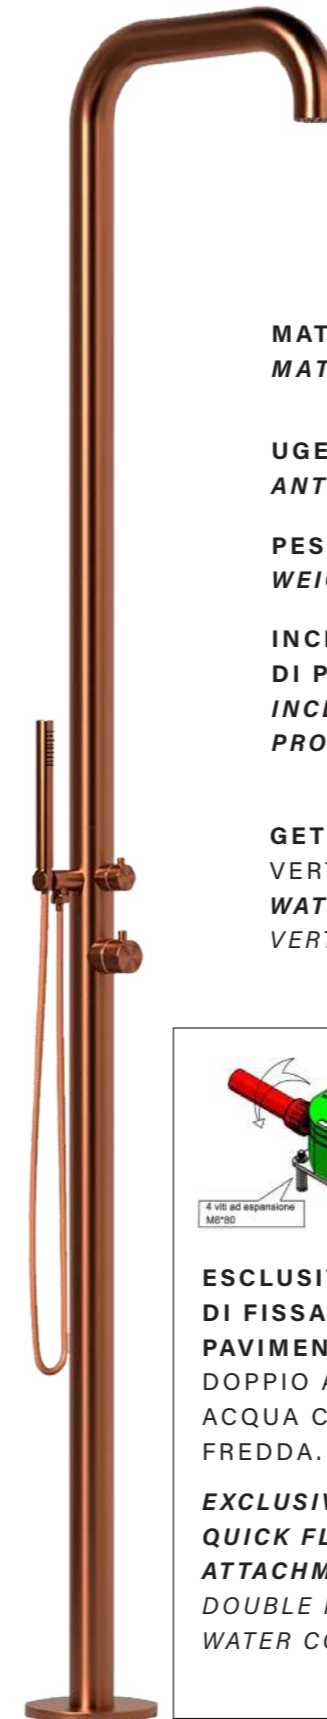

ACQUA
CALDA E FREDDA
WATER
HOT AND COLD

IT

Doccia In Acciaio Inox Nautico 316l Sined Chia Oro Rosa. Miscelatore e Doccino, Acciaio Inox Aisi 316l, Fusto Diametro 6 Cm, Acqua Calda/fredda, Attacchi Integrati, Altezza 2300 Mm. Ideale Per Esterno e Interno, Anche Per Ambienti Marini e Termali.

EN

Sined Chia Chia Rose Gold Stainless Steel Shower. Mixer and Hand Shower, Stainless Steel Aisi 316l, Drum Diameter 6 cm, Hot/ Cold Water, Integrated Connections, Height 2300 mm. Ideal for outdoors and indoors, also for marine and spa environments.

FR

Sined Chia Chia Rose Gold Douche en acier inoxydable. Mélangeur et douchette, acier inoxydable Aisi 316l, diamètre du tambour 6 cm, eau chaude/froide, connexions intégrées, hauteur 2300 mm. Idéale pour l'extérieur et l'intérieur, ainsi que pour les environnements marins et les spas.

DE

Sined Chia Chia Rose Gold Dusche aus Edelstahl. Mischbatterie und Handbrause, Edelstahl Aisi 316l, Trommeldurchmesser 6 cm, Warm-/Kaltwasser, integrierte Anschlüsse, Höhe 2300 mm. Ideal für den Außen- und Innenbereich, auch für Marine- und Spa-les spas.

ES

Sined Chia Ducha de Acero Inoxidable Oro Rosa. Mezclador y Teleducha, Acero Inoxidable Aisi 316l, Diámetro del Tambor 6 cm, Agua Caliente/Fría, Conexiones Integradas, Altura 2300 mm. Ideal para exteriores e interiores, también para ambientes marinos y balnearios.

ESCLUSIVO SISTEMA
DI FISSAGGIO A
PAVIMENTO C-BOX.
DOPPIO ATTACCO
ACQUA CALDA E
FREDDA.

EXCLUSIVE C-BOX
QUICK FLOOR
ATTACHMENT SYSTEM
DOUBLE HOT/COLD
WATER CONNECTION