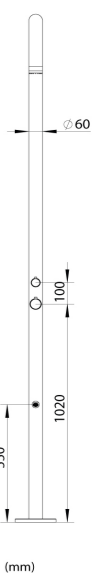

ESCLUSIVO SISTEMA
DI FISSAGGIO A
PAVIMENTO C-BOX.
DOPPIO ATTACCO
ACQUA CALDA E
FREDDA.

EXCLUSIVE C-BOX
QUICK FLOOR
ATTACHMENT SYSTEM
DOUBLE HOT/COLD
WATER CONNECTION