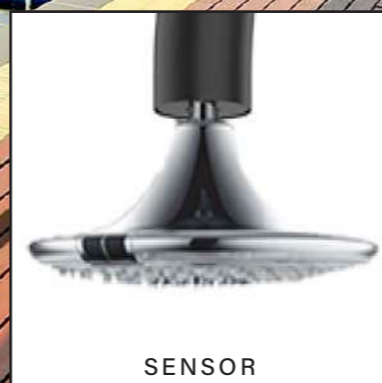

LCD

LED

SENSOR

EN

Sensor Aluminum Gray Shower With 3-jet Shower Head For Indoor And Outdoor Use. Double Water Connection, Lower And Side. Can Be Positioned Outside Or Inside The House. With Movable Hand Shower. For All Outdoor And Home Bathroom.