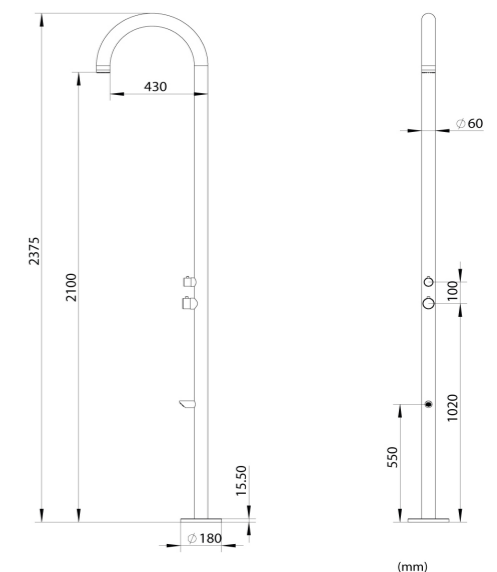

DOCCIA-OLBIA-INOX

8025431152984

MATERIALE ACCIAIO INOX 316L
MATERIAL 316L STAINLESS

UGELLI ANTICALCARE
ANTISCALE NOZZLES

PESO 16KG
WEIGHT 16KG

INCLUDE UNA SACCA
DI PROTEZIONE
INCLUDES A
PROTECTION BAG

GETTO D'ACQUA
VERTICALE
WATER JET
VERTICAL

ACCESSORI ACCIAIO INOX 304
ACCESSORIES STAINLESS STEEL 304

PRODOTTO IN DUE
PARTI. SCATOLA
FACILE DA MANEGGIARE
PRODUCT IN TWO PARTS
EASY-TO-HANDLE BOX

ACQUA
CALDA E FREDDA
WATER
HOT AND COLD

IT

Olbia Inox: Doccia Esterna In Acciaio Nautico 316l Sined Di Alta Qualità, h 243.9cm, 6cm Diametro, Con Sistema C-box Per Stabilità Superiore. Ideale Per Ambienti Marini, Giardini, Piscine. Design Elegante, Miscelatore Integrato, Resistente a Corrosione.

EN

Olbia Inox: High Quality Nautical 316l Sined Steel Outdoor Shower, h 243.9cm, 6cm Diameter, With C-box System For Superior Stability. Ideal For Marine Environments, Gardens, Swimming Pools. Elegant Design, Integrated Mixer, Corrosion Resistant.

FR

Olbia Inox : Douche d'extérieur en acier inoxydable 316l de haute qualité, h 243.9cm, 6cm de diamètre, avec système C-box pour une stabilité supérieure. Idéale pour les environnements marins, les jardins et les piscines. Design élégant, mitigeur intégré, résistant à la corrosion.

DE

Olbia Inox: Hochwertige nautische Dusche aus 316l Edelstahl für den Außenbereich, H 243,9cm, 6cm Durchmesser, mit C-Box-System für hervorragende Stabilität. Ideal für maritime Umgebungen, Gärten, Schwimmbäder. Elegantes Design, integrierter Mischer, resistente a la corrosión.

ES