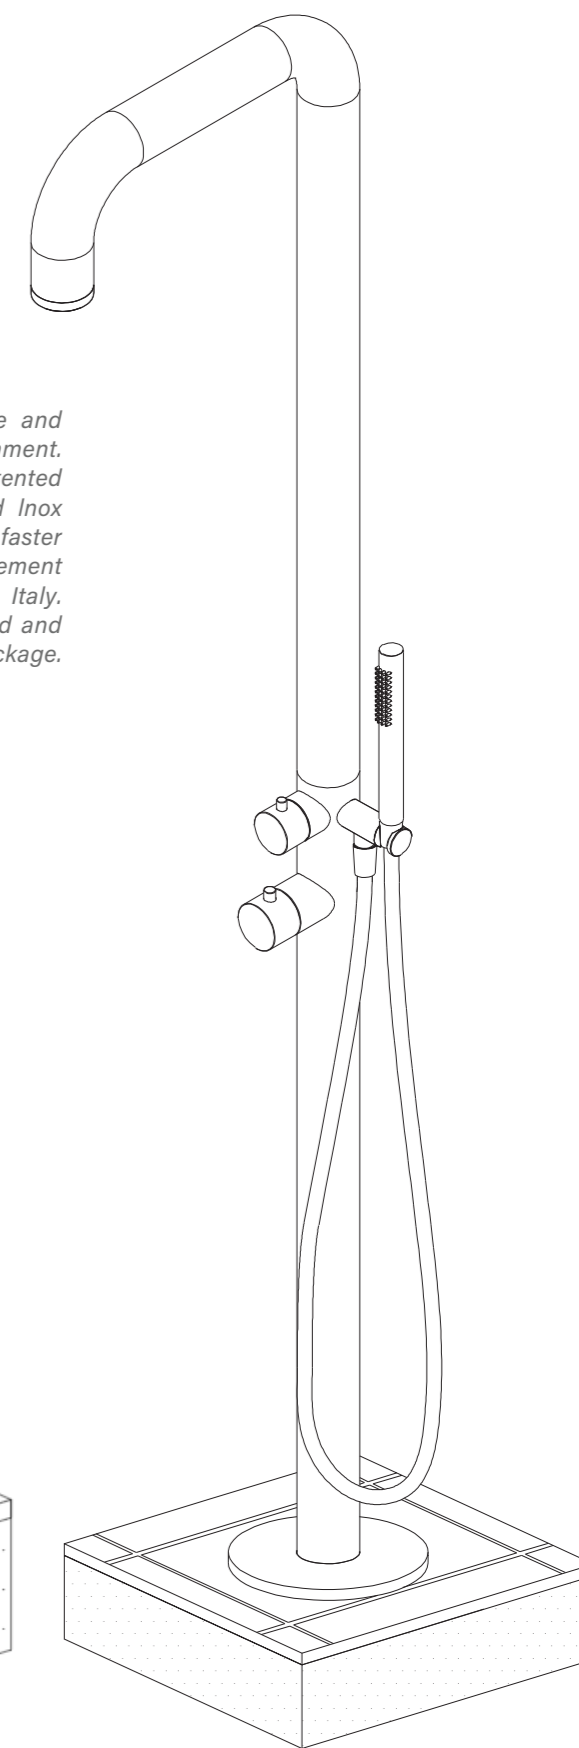

QUICK FLOOR ATTACHMENT SYSTEM FOR STAINLESS STEEL SHOWERS

Sined Stainless Steel 316L Showers feature an elegant innovative and modern Design and are also designed for use in marine environment. They are Showers with special ground connection by special patented C-BOX fixing system with hot and cold water connections. Sined Inox showers are produced in two parts that can be easily assembled for faster handling in a sturdy package only 120 cm long. Spare and replacement parts are ready to be shipped within 24/48 from warehouses in Italy. They are easily removable from the C-BOX and can be disassembled and stored indoors in winter. A protective bag is included in the package.