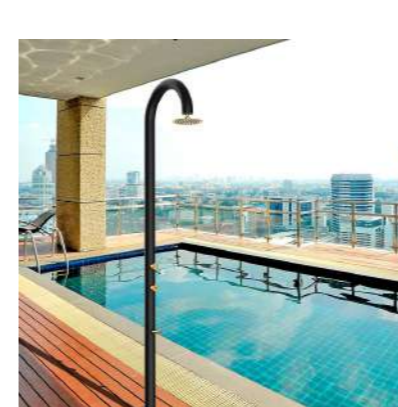

EAN: 8025431153219

LUNA-ALU-NERA-ORO

Listino IVA Esclusa: **490,98€**
Price list excluding VAT

Prezzo min. Pubblicabile online: **599€**
Minimum price for online sale