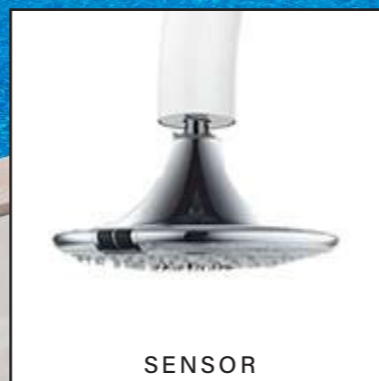

LCD

LED

SENSOR

EN

White Aluminum Sensor Shower With 3-jet Shower Head For Indoor And Outdoor Use. Double Water Connection, Lower And Side. Positionable Outside Or Inside The House. With Movable Hand Shower. For All Outdoor And Home Bathroom.