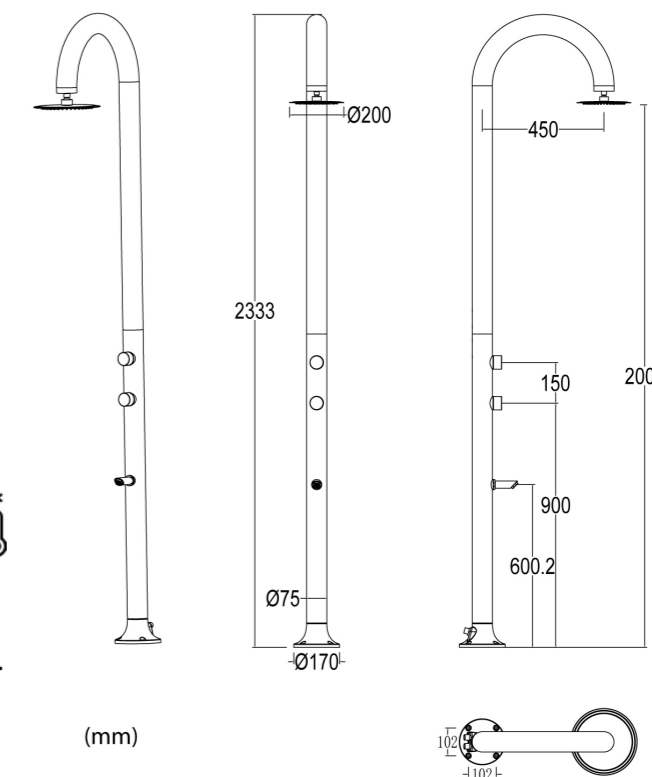

MATERIALE ALLUMINIO
ESTRUSO AA 6063
MATERIAL EXTRUSION
ALUMINUM AA 6063

UGELLI ANTICALCARE
ANTISCALE NOZZLES

PESO 8 KG
WEIGHT 8 KG

INCLUDE UNA SACCA
DI PROTEZIONE
INCLUDES A
PROTECTION BAG

SINED IN ESCLUSIVA MONDIALE!
DOPPIO INGRESSO ACQUA
LATERALE O INFERIORE

SINED WORLD WIDE EXCLUSIVE!
DOUBLE WATER INLET
SIDE OR BOTTOM

ACQUA
CALDA E FREDDA
WATER
HOT AND COLD

GETTO D'ACQUA
VERTICALE
WATER JET
VERTICAL

(mm)

ACCESSORI ACCIAIO INOX 304
ACCESSORIES STAINLESS STEEL 304

DUE FILTRI ANTICALCARE INCLUSI
TWO ANTI-SCALE FILTERS INCLUDED

VERNICIATURA ELETTROSTATICA A
POLVERE DI QUALITÀ AUTOMOBILISTICA
AUTOMOTIVE QUALITY ELECTROSTATIC
POWDER COATING

PRODOTTO IN DUE

PARTI. SCATOLA FACILE DA

MANEGGIARE

PRODUCT IN TWO

PARTS EASY-TO-HANDLE

BOX