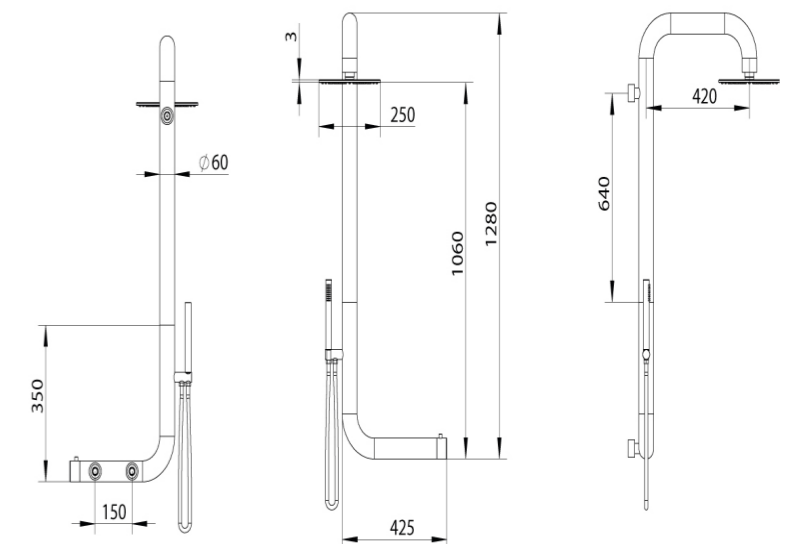

DOCCIA-CABRAS-INOX

8025431153080

MATERIALE ACCIAIO INOX 316L
MATERIAL 316L STAINLESS

ACCESSORI ACCIAIO INOX 304
ACCESSORIES STAINLESS STEEL 304

UGELLI ANTICALCARE
ANTISCALE NOZZLES

PRODOTTO IN DUE
PARTI. SCATOLA FACILE DA
MANEGGIARE
PRODUCT IN TWO
PARTS EASY-TO-HANDLE
BOX

PESO 8 KG
WEIGHT 8 KG

INCLUDE UNA SACCA
DI PROTEZIONE
INCLUDES A
PROTECTION BAG

ACQUA
CALDA E FREDDA
WATER
HOT AND COLD

GETTO D'ACQUA
VERTICALE
WATER JET
VERTICAL

IT

Sined Cabras, Doccia a Parete In Acciaio Inox Aisi 316l, Omaggio Alla Sardegna. Eleganza, Design Avanzato Con Miscelatore e Ampio Soffione. Facile Installazione Con 3 Punti Di Fissaggio, Perfetta Per Spazi Ristretti e Uso Intensivo, Interni o Esterni.

EN

Sined Cabras, Wall Shower In Stainless Steel Aisi 316l, Homage To Sardinia. Elegance, Advanced Design With Mixer and Large Shower Head. Easy Installation With 3 Fixing Points, Perfect For Confined Spaces And Intensive Use, Indoor Or Outdoor.

FR

Sined Cabras, Douche murale en acier inoxydable Aisi 316l, hommage à la Sardaigne. Élégance, design avancé avec mitigeur et large pommeau de douche. Installation facile avec 3 points de fixation, parfaite pour les espaces confinés et les utilisations intensives, à l'intérieur comme à l'extérieur.

DE

Sined Cabras, Wanddusche aus Edelstahl Aisi 316l, eine Hommage an Sardinien. Eleganz, fortschrittliches Design mit Mischer und großem Duschkopf. Einfache Installation mit 3 Befestigungspunkten, perfekt für begrenzte Räume und intensive Nutzung, innen oder außen.

ES

Sined Cabras, Ducha De Pared En Acero Inoxidable Aisi 316l, Homenaje A Cerdeña. Elegancia, Diseño Avanzado Con Mezclador Y Ducha De Gran Tamaño. Fácil Instalación Con 3 Puntos De Fijación, Perfecta Para Espacios Reducidos Y Uso Intensivo, en Interiores o Exteriores.