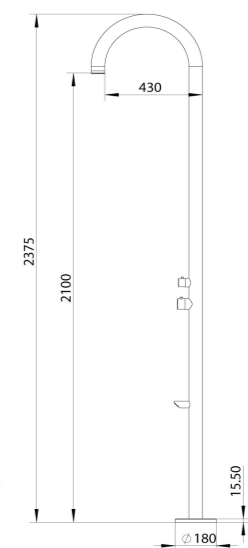

ESCLUSIVO SISTEMA
DI FISSAGGIO A
PAVIMENTO C-BOX.
DOPPIO ATTACCO
ACQUA CALDA E
FREDDA.

EXCLUSIVE C-BOX
QUICK FLOOR
ATTACHMENT SYSTEM
DOUBLE HOT/COLD
WATER CONNECTION